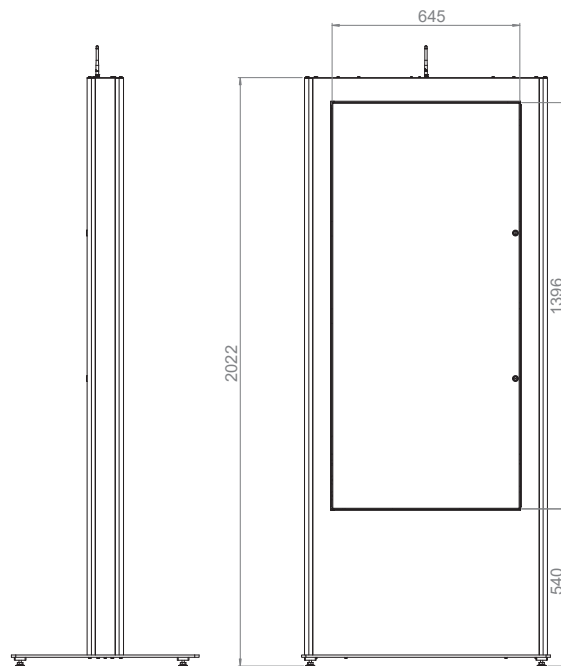

Indoor totem

Item no.: 1912

- for screens from 49 - 55" / 124 - 140 cm
- height incl. base plate: 2022 mm
- floor space required: W 855 x D 645 mm
- internal cable routing
- integrated power strip
- protection from unauthorized access by way of lockable door on the back, e.g. for mini PC etc
- active ventilation (low-noise)

Please note!

- display width, max.: 745 mm
- distance from center, max.: 372 mm
- display depth without glass, max.: 93 mm
- display depth with glass, max.: 85 mm*
- display depth with glass, max.+Pcap: 73 mm

Other screens on request.

*77 mm if the display height is more than 1250 mm

In case of a project, also possible according to customer specification.

vis-it[®] portrait 49 - 55"

Item no.: 1912

Indoor totem with optional mini base plate (Item no.: 1999)

vis-it[®] portrait 49 - 55"

Item no.: 1912

totem with optional castors and enlarged base plate (Item no.: 1977)