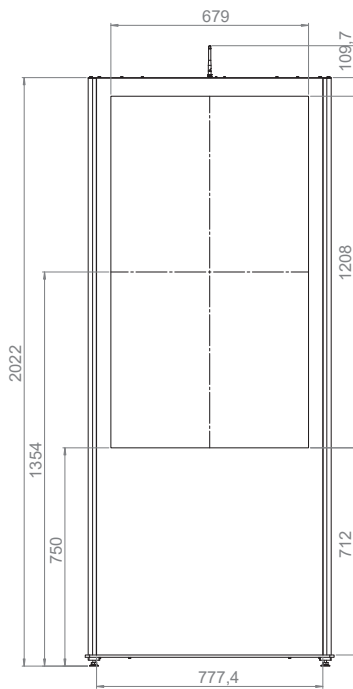

Indoor totem

Item no.: 1912

- for screens from 49 - 55" / 124 - 140 cm
- height incl. base plate: 2022 mm
- floor space required: W 855 x D 645 mm
- internal cable routing
- integrated power strip
- protection from unauthorized access by way of lockable door on the back, e.g. for mini PC etc
- active ventilation (low-noise)

Please note!

- display width, max.: 745 mm
- distance from center, max.: 372 mm
- display depth without glass, max.: 93 mm
- display depth with glass, max.: 85 mm*
- display depth with glass, max.+Pcap: 73 mm

Other screens on request.

*77 mm if the display height is more than 1250 mm

In case of a project, also possible according to customer specification.

vis-it[®] portrait 49 - 55"

Item no.: 1912

Indoor totem with optional mini base plate (Item no.: 1999)

vis-it[®] portrait 49 - 55"

Item no.: 1912

totem with optional castors and enlarged base plate (Item no.: 1977)