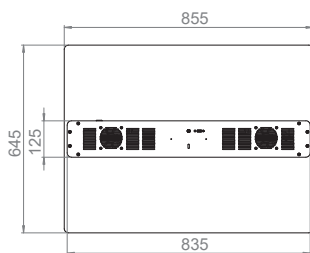

Indoor totem

Item no.: 1912

- for screens from 49 - 55" / 124 - 140 cm
- height incl. base plate: 2022 mm
- floor space required: W 855 x D 645 mm
- internal cable routing
- integrated power strip
- protection from unauthorized access by way of lockable door on the back, e.g. for mini PC etc
- active ventilation (low-noise)

Please note!

- display width, max.: 745 mm
- distance from center, max.: 372 mm
- display depth without glass, max.: 93 mm
- display depth with glass, max.: 85 mm*
- display depth with glass, max.+Pcap: 73 mm